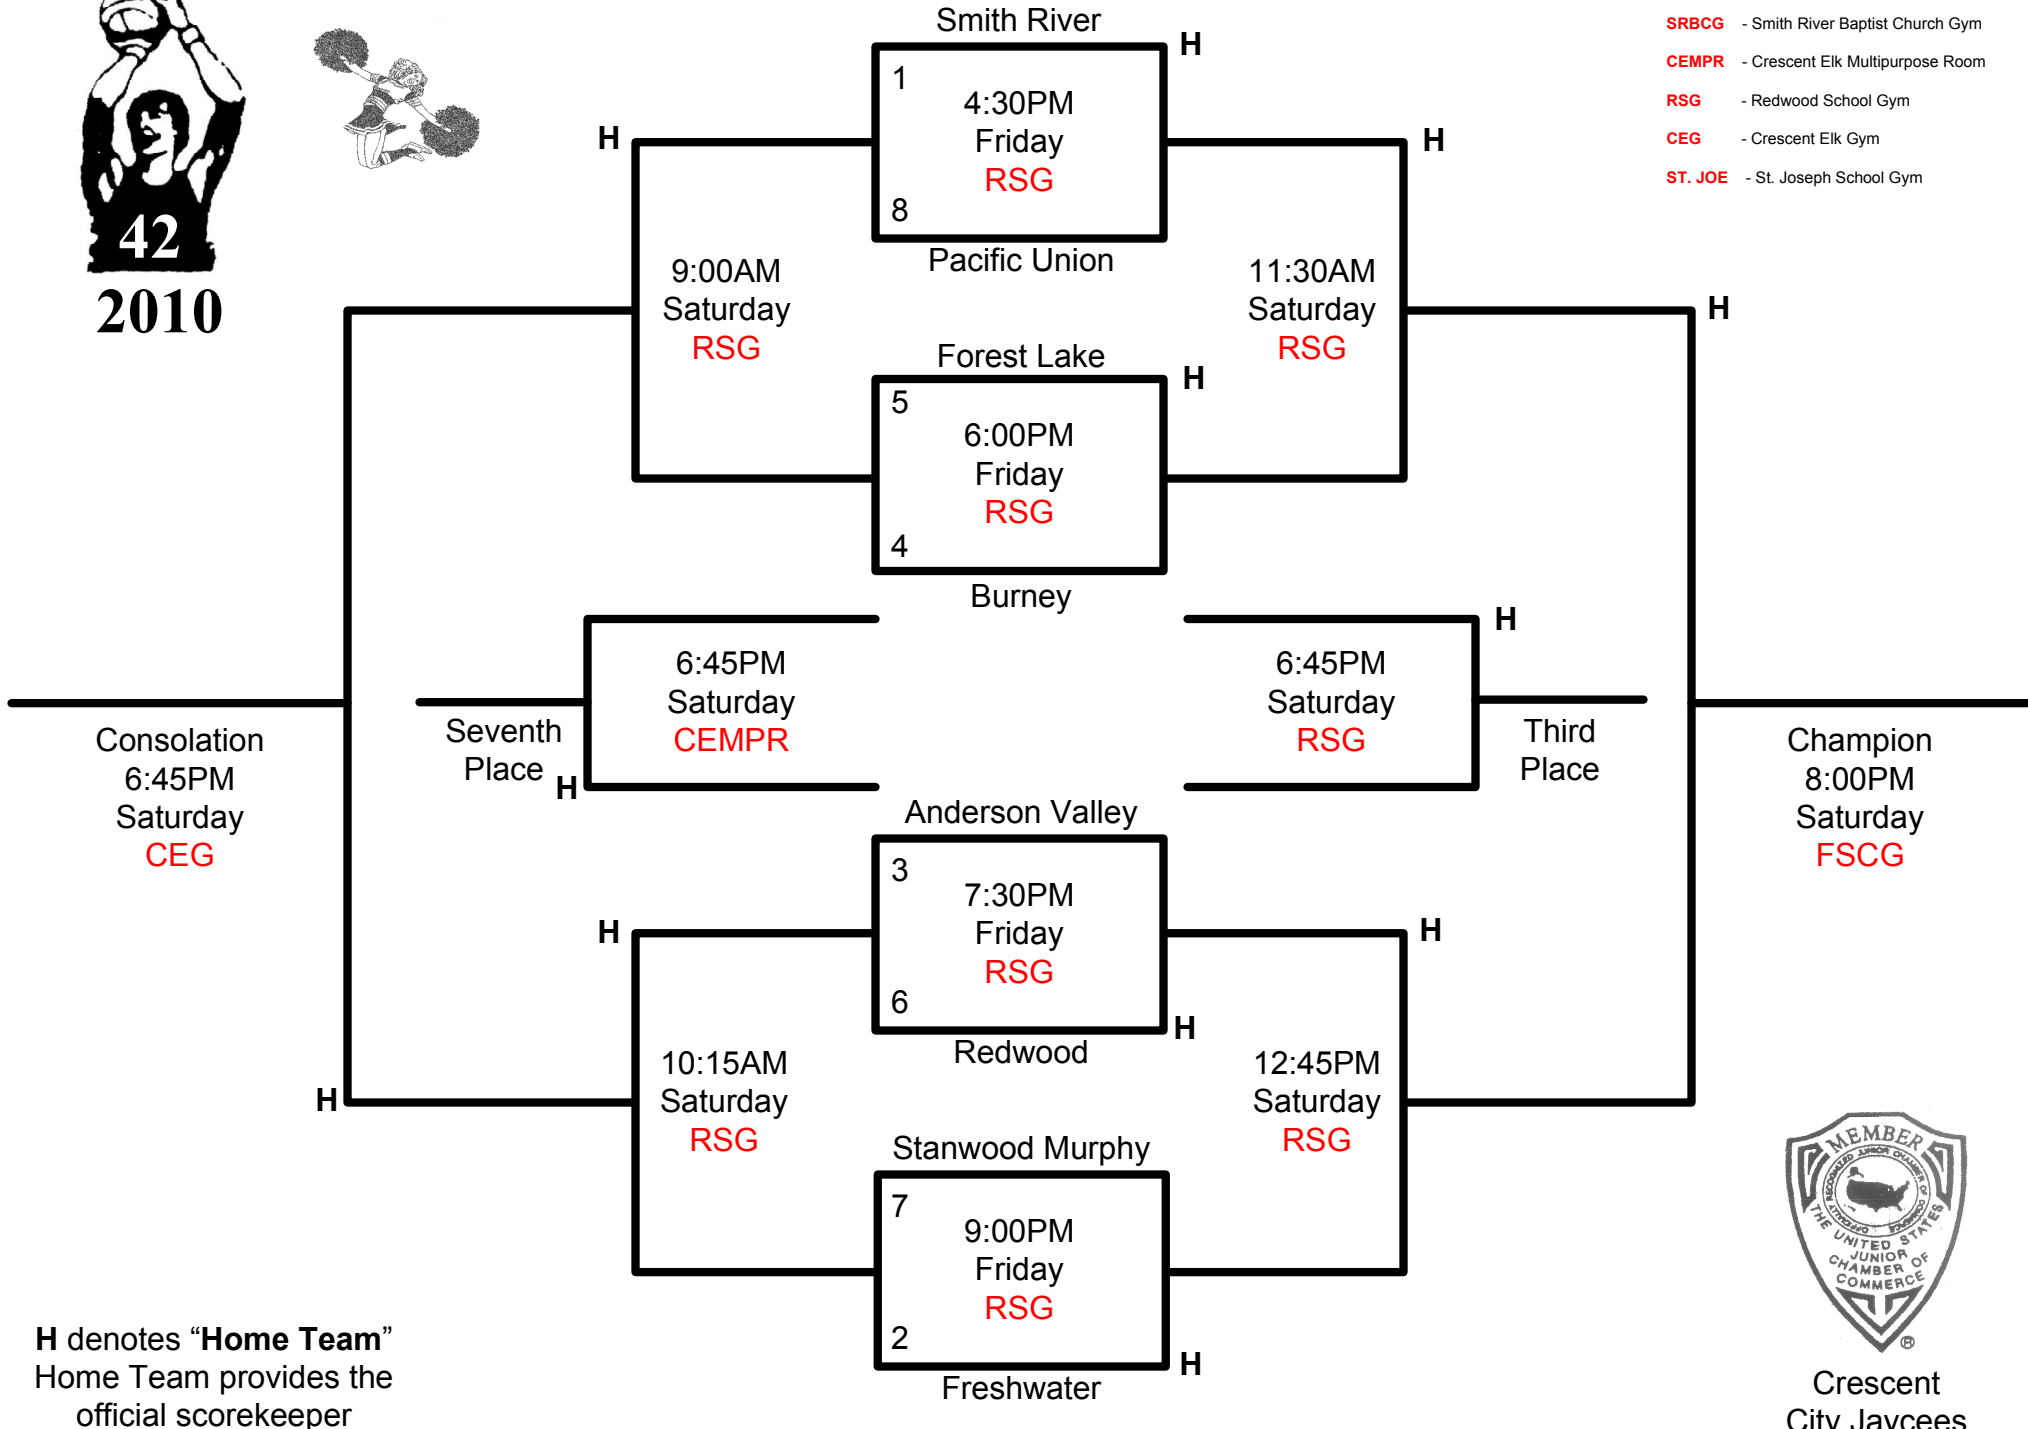

H denotes "Home Team"
Home Team provides the official scorekeeper

Crescent City Jaycees

B-1 Division

2010

- DNHSTG** - Del Norte High School Thunen Gym
- DNHSSG** - Del Norte High School Small Gym
- FSCG** - Four Square Church Gym
- SRBCG** - Smith River Baptist Church Gym
- CEMPR** - Crescent Elk Multipurpose Room
- RSG** - Redwood School Gym
- CEG** - Crescent Elk Gym
- ST. JOE** - St. Joseph School Gym