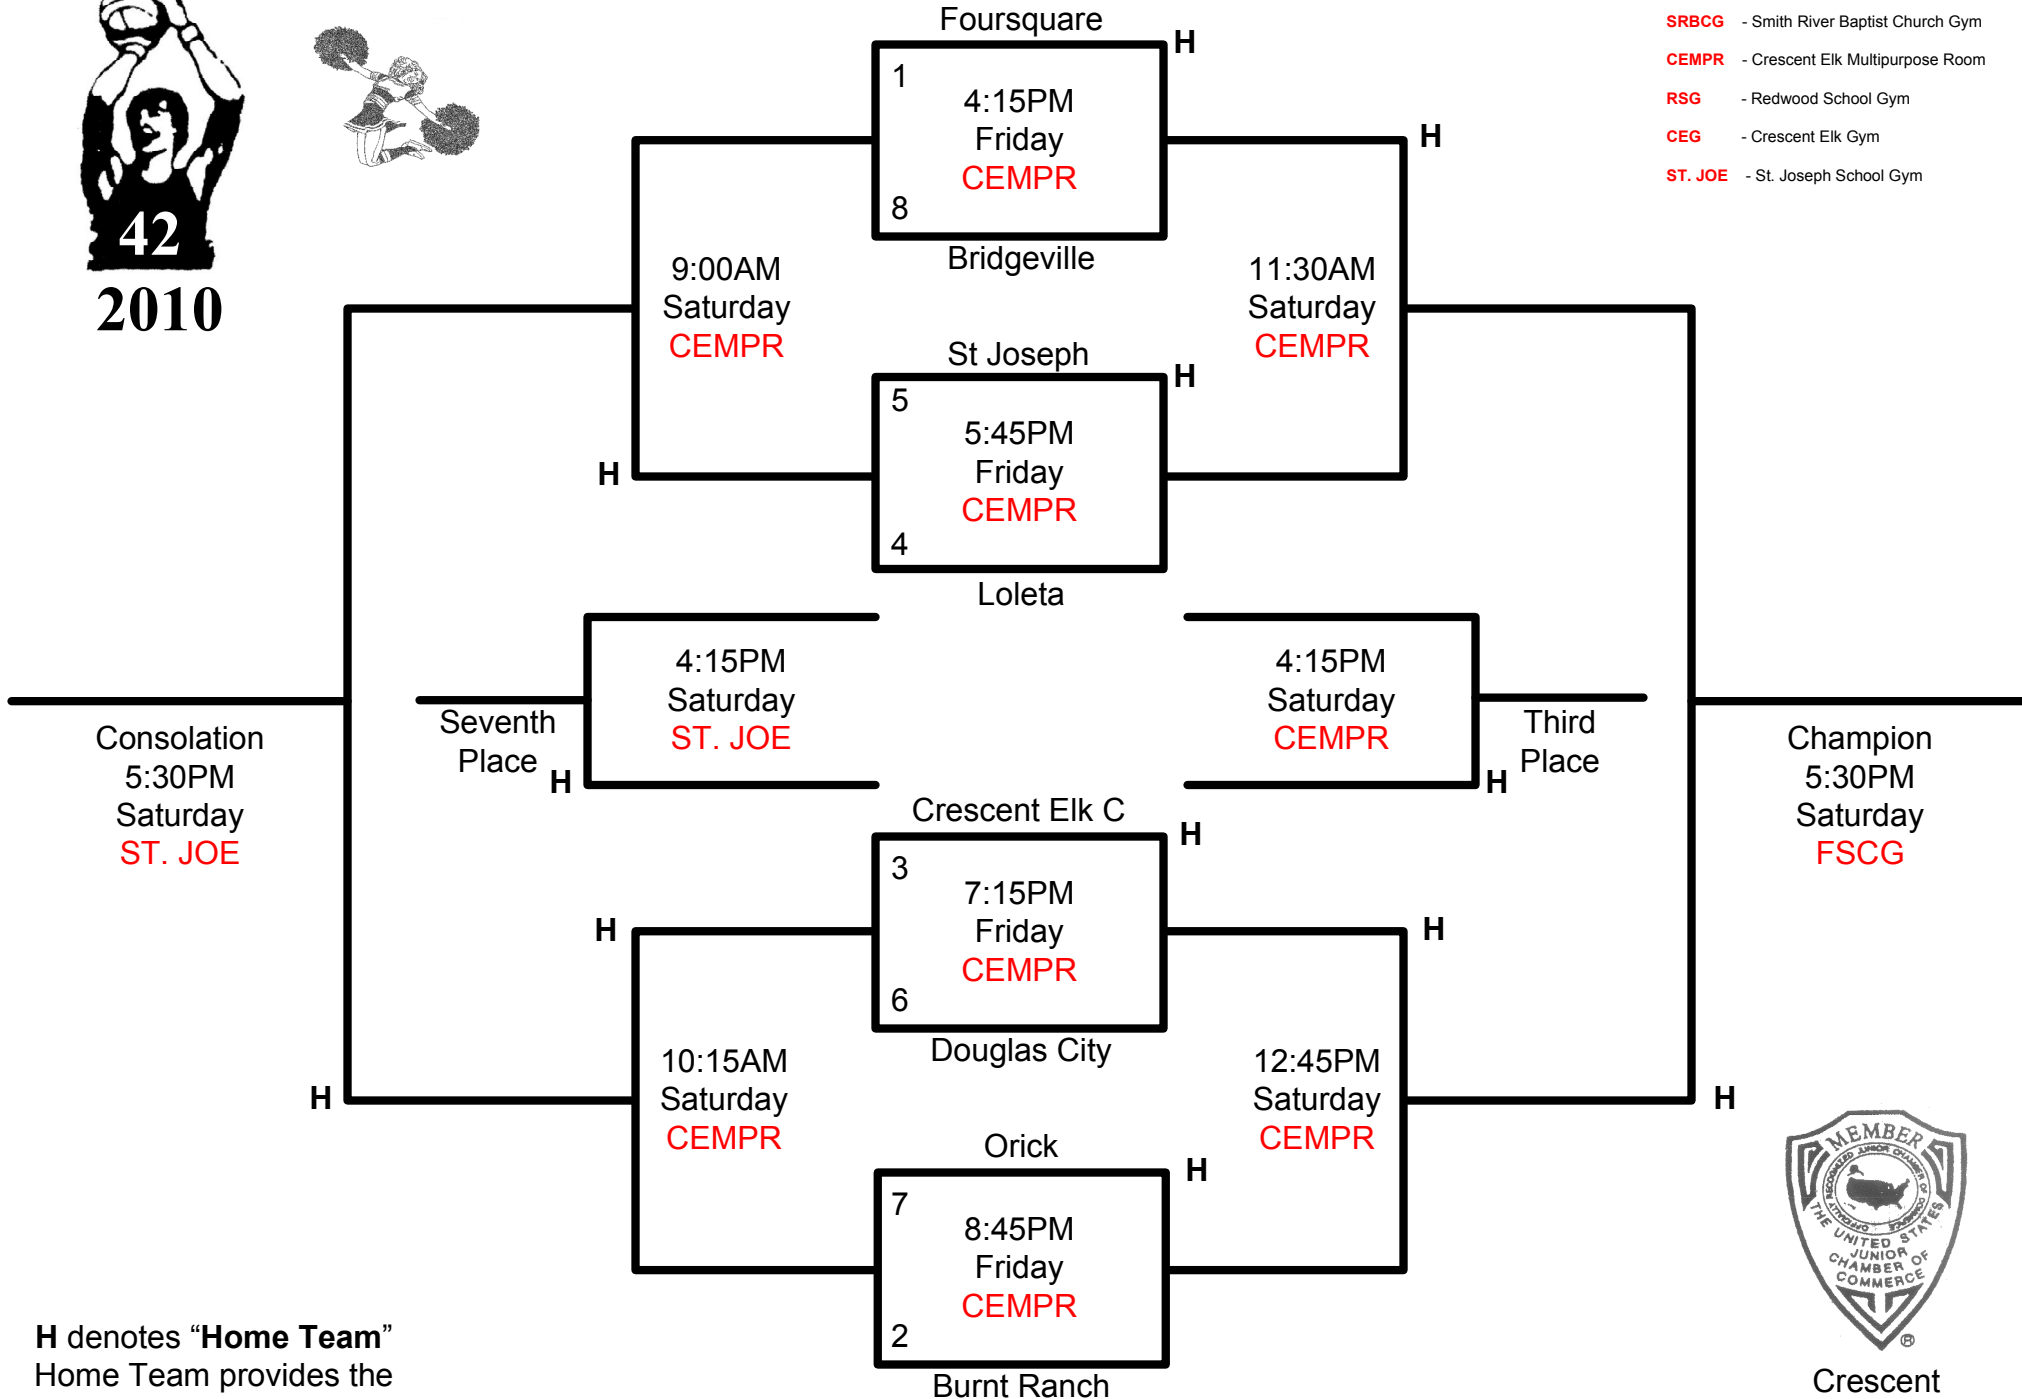

Crescent City Jaycees

C Division

2010

- DNHSTG** - Del Norte High School Thunen Gym
- DNHSSG** - Del Norte High School Small Gym
- FSCG** - Four Square Church Gym
- SRBCG** - Smith River Baptist Church Gym
- CEMPR** - Crescent Elk Multipurpose Room
- RSG** - Redwood School Gym
- CEG** - Crescent Elk Gym
- ST. JOE** - St. Joseph School Gym