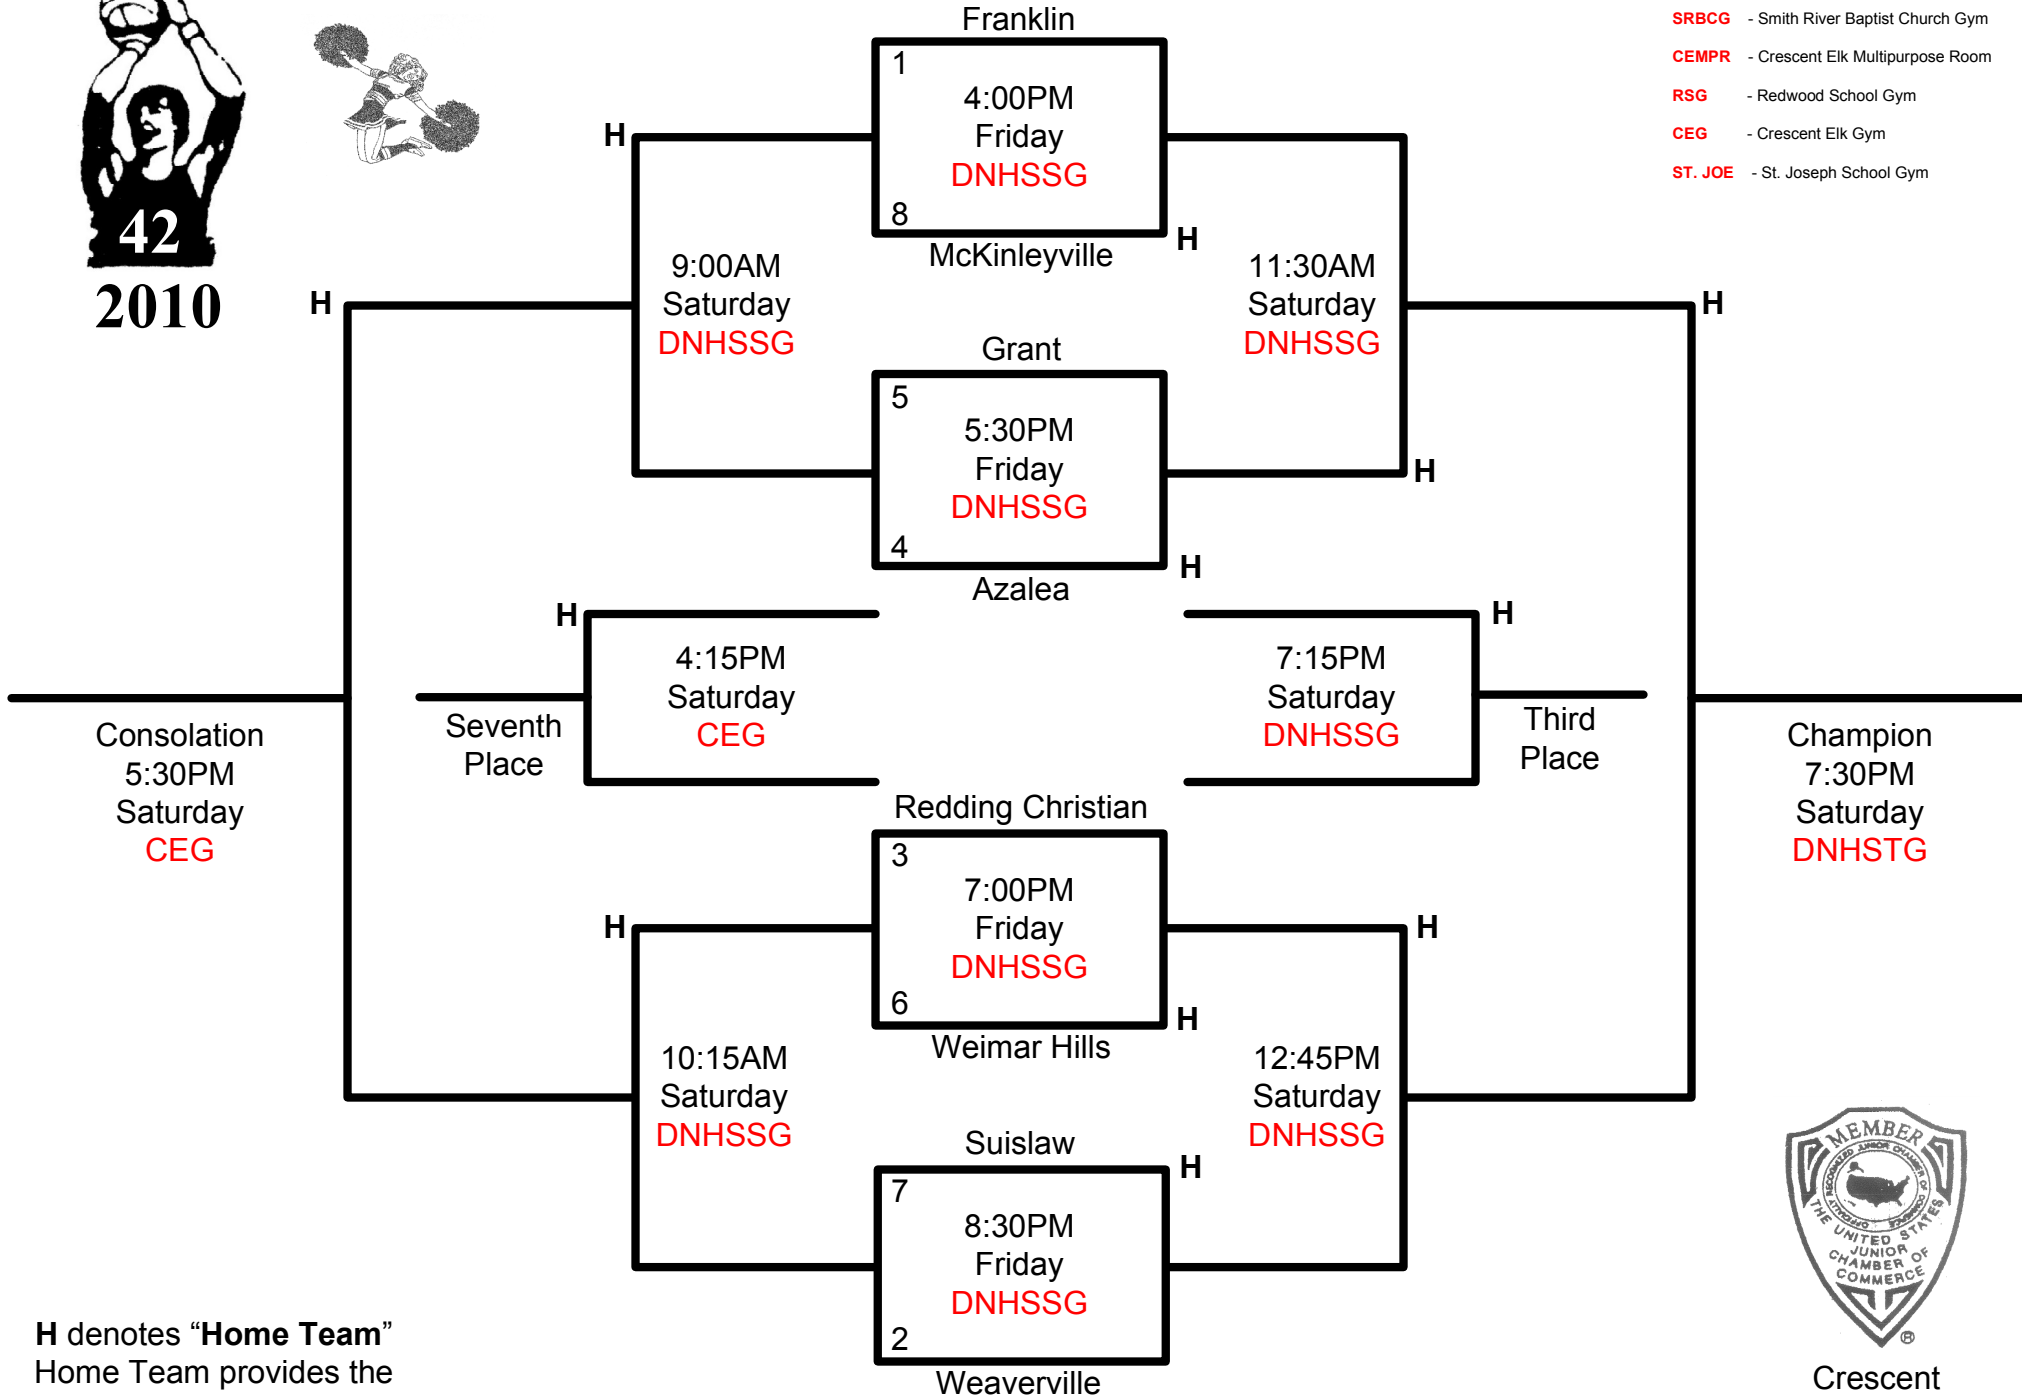

H denotes "Home Team"
Home Team provides the official scorekeeper

Crescent City Jaycees

AA Division

2010

- DNHSTG** - Del Norte High School Thunen Gym
- DNHSSG** - Del Norte High School Small Gym
- FSCG** - Four Square Church Gym
- SRBCG** - Smith River Baptist Church Gym
- CEMPR** - Crescent Elk Multipurpose Room
- RSG** - Redwood School Gym
- CEG** - Crescent Elk Gym
- ST. JOE** - St. Joseph School Gym