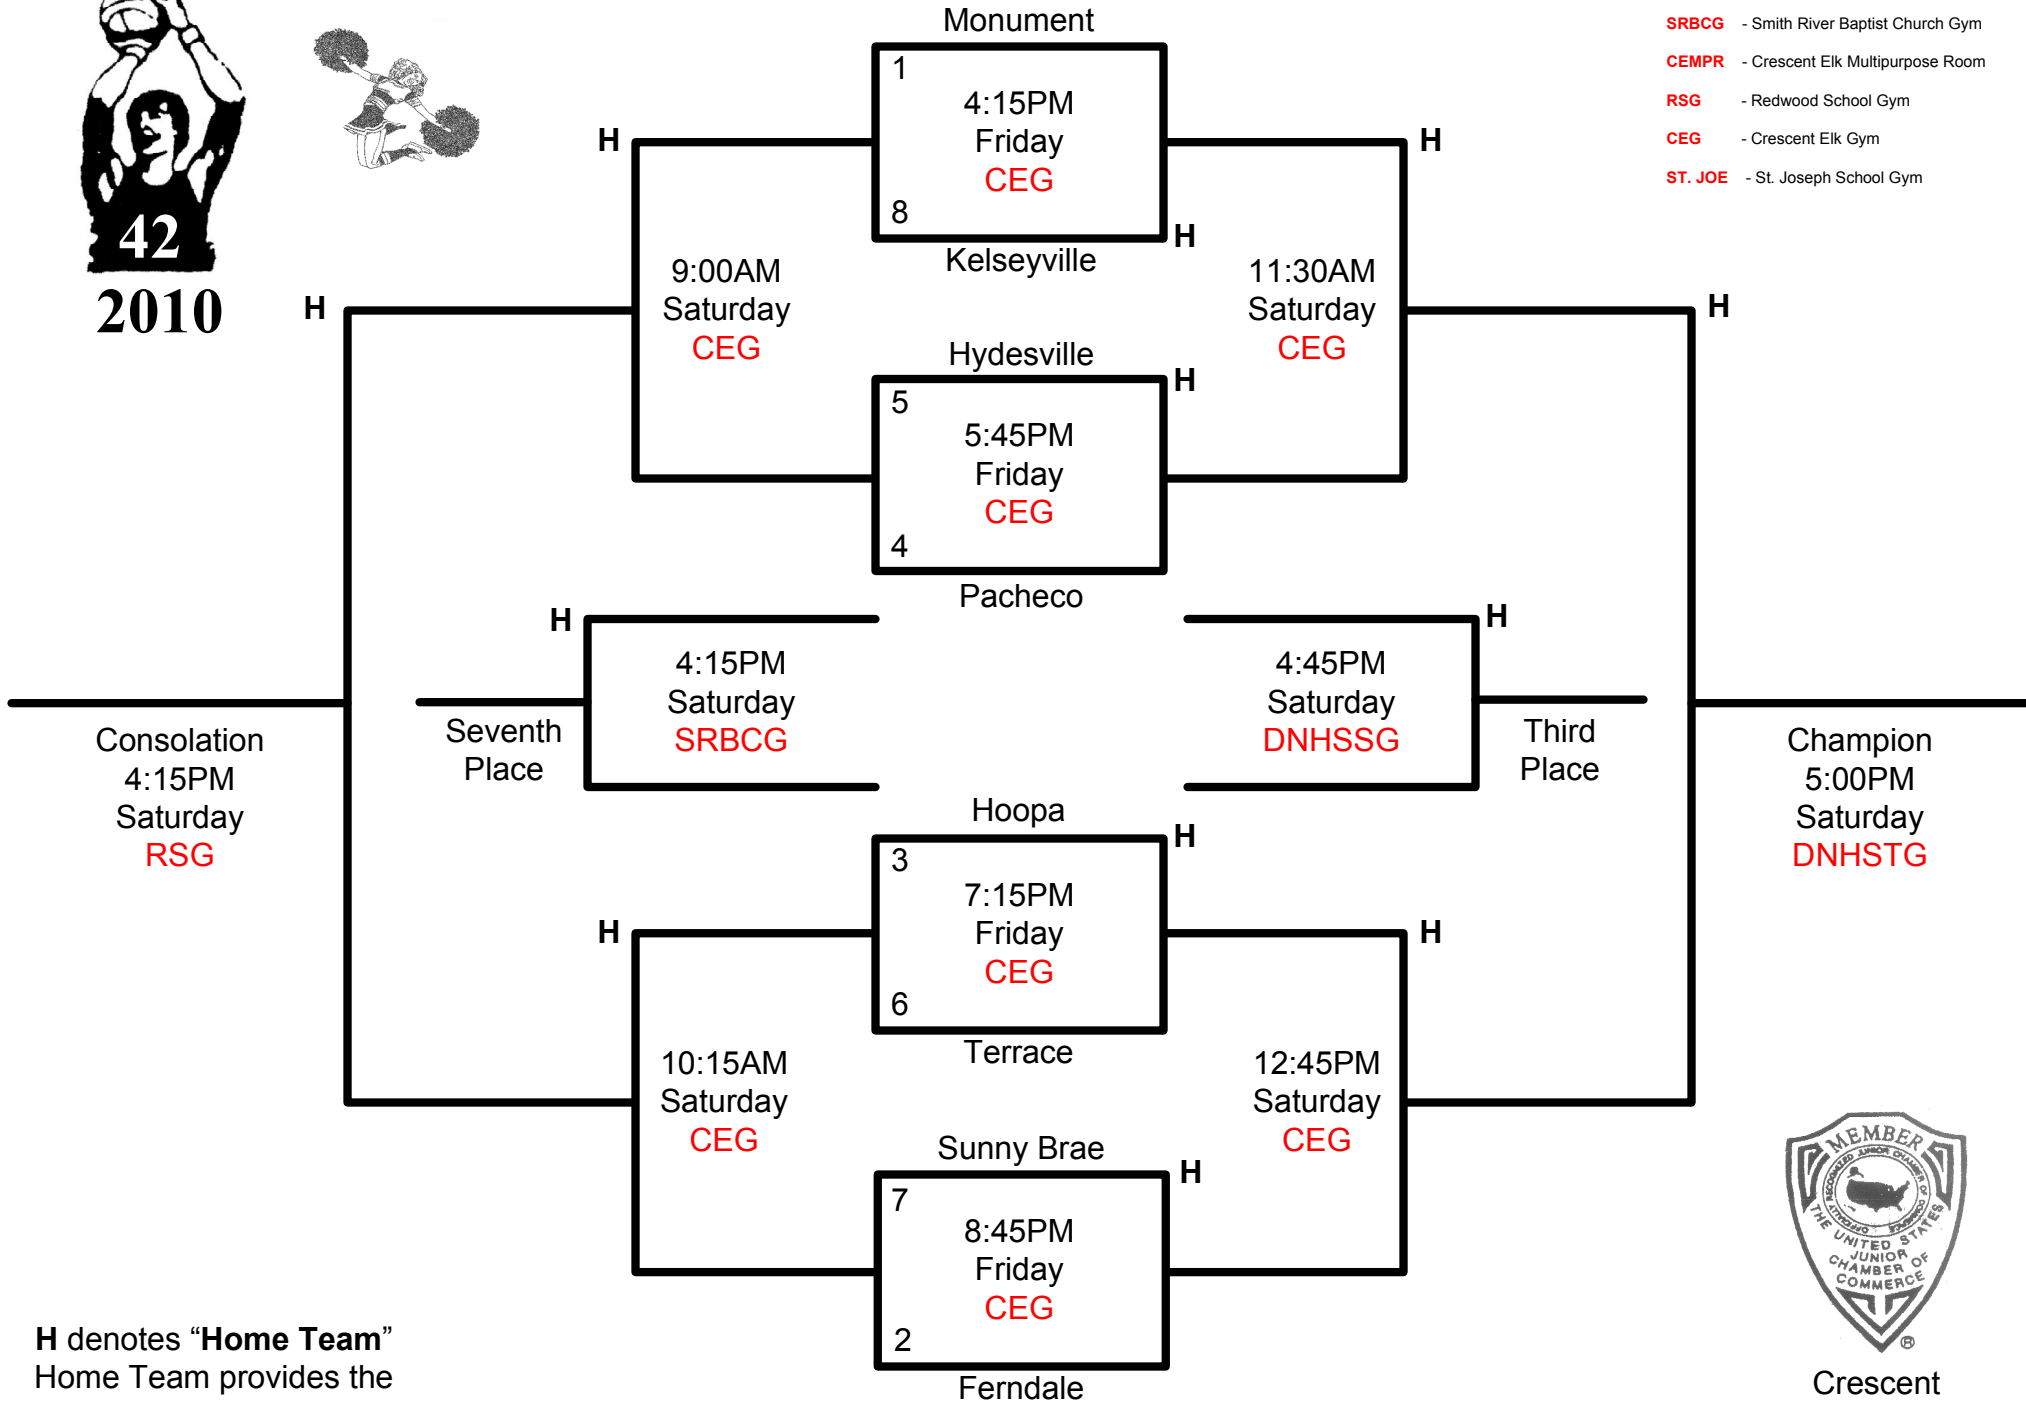

Crescent City Jaycees

A-2 Division

2010

- DNHSTG** - Del Norte High School Thunen Gym
- DNHSSG** - Del Norte High School Small Gym
- FSCG** - Four Square Church Gym
- SRBCG** - Smith River Baptist Church Gym
- CEMPR** - Crescent Elk Multipurpose Room
- RSG** - Redwood School Gym
- CEG** - Crescent Elk Gym
- ST. JOE** - St. Joseph School Gym