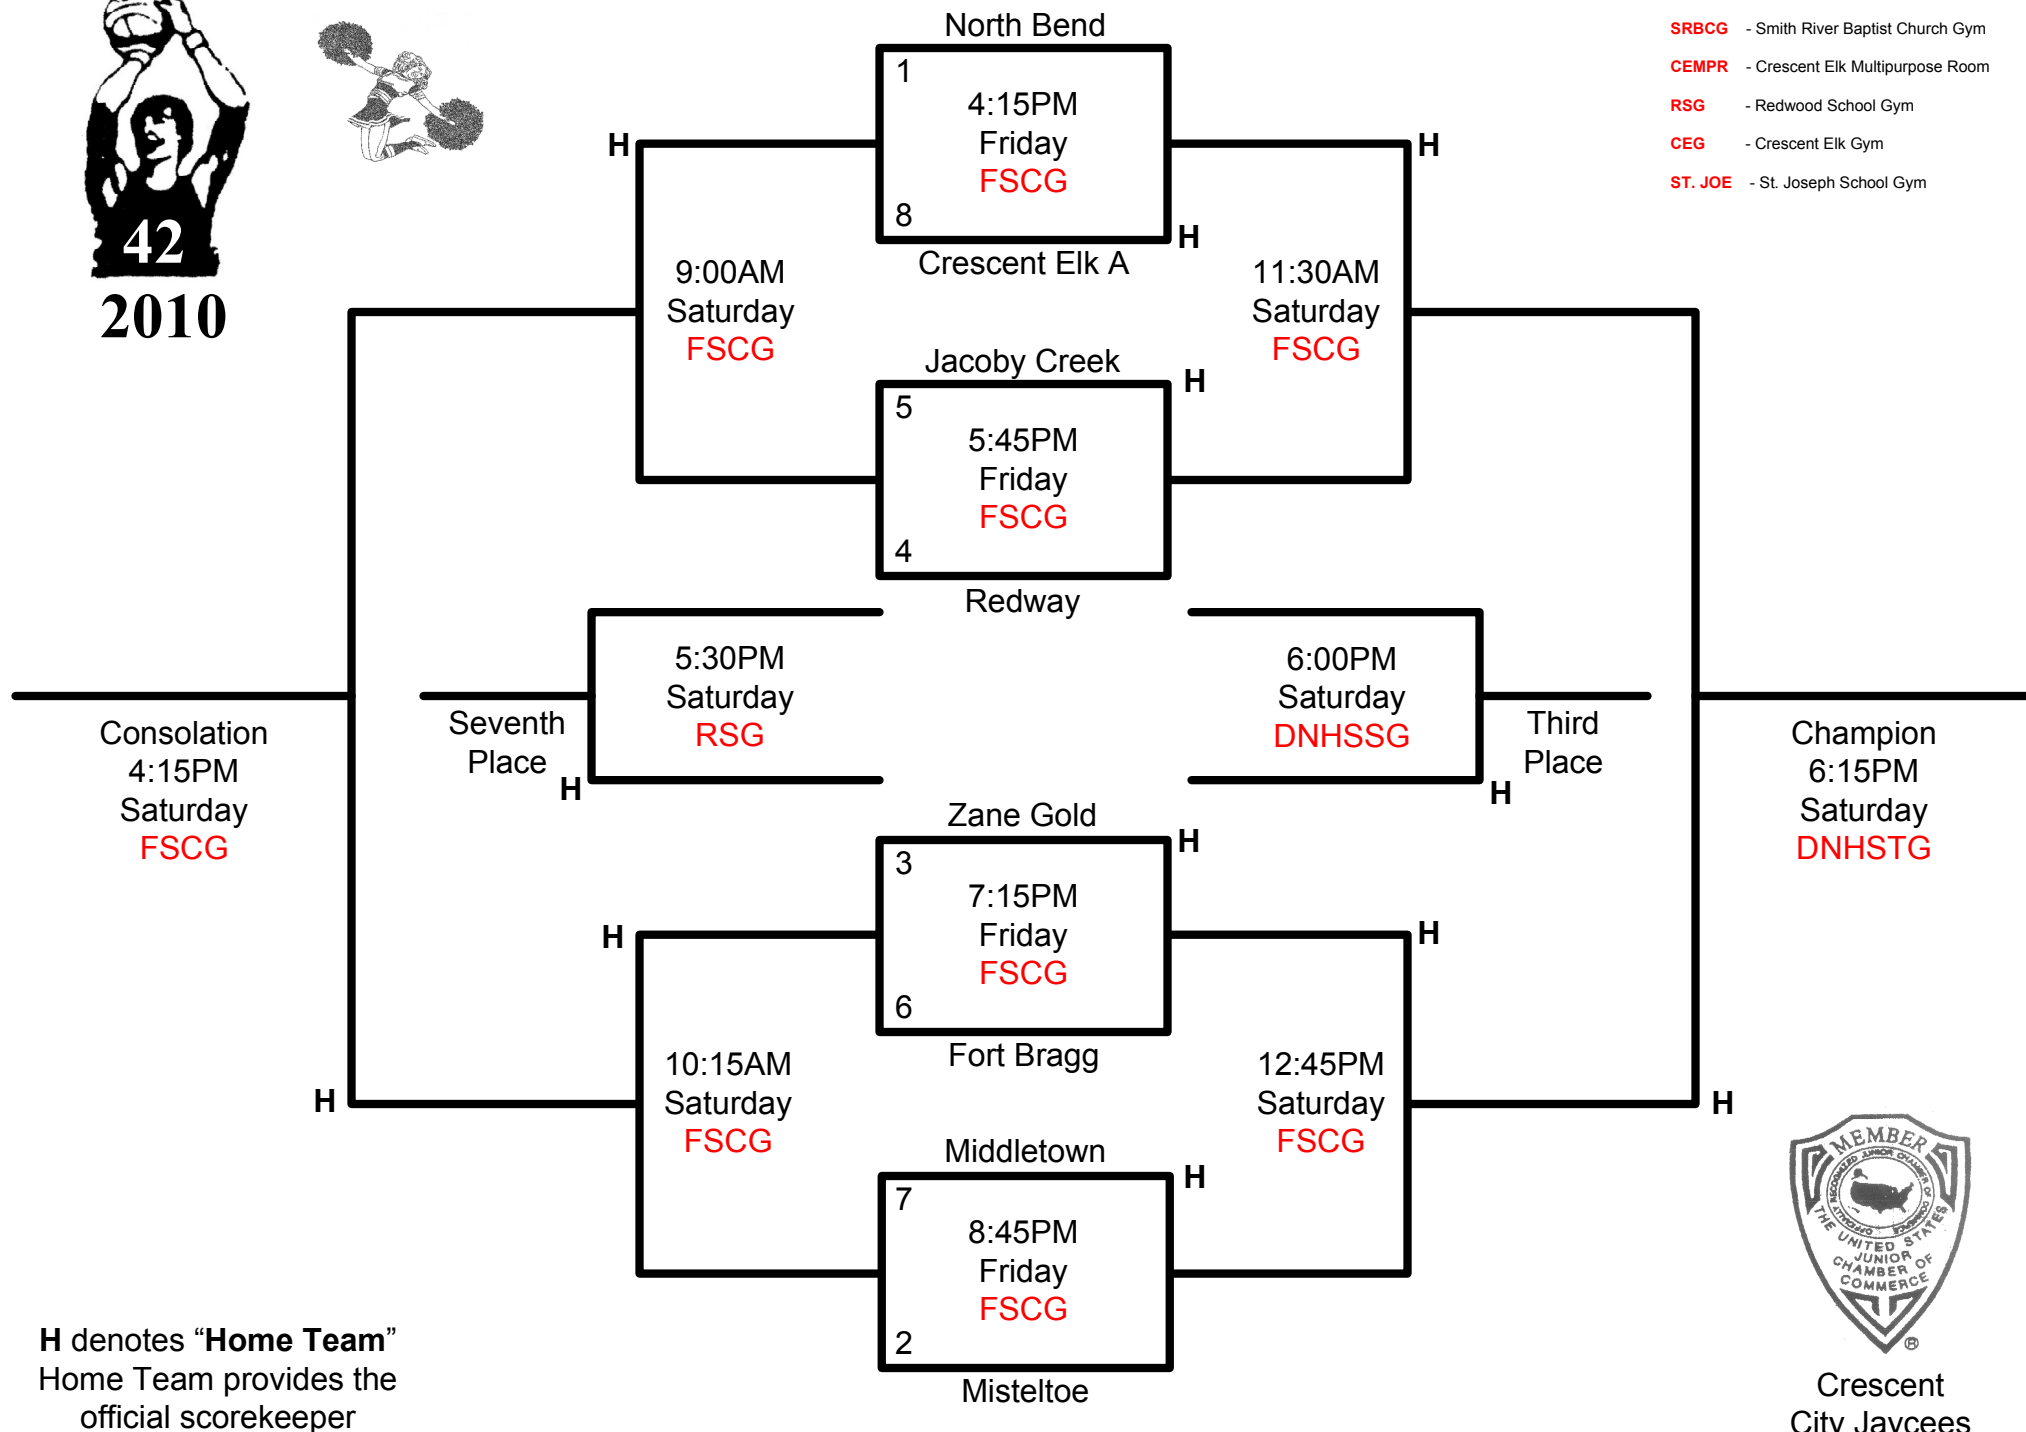

H denotes "Home Team"
Home Team provides the official scorekeeper

Crescent City Jaycees

A-1 Division

2010

- DNHSTG** - Del Norte High School Thunen Gym
- DNHSSG** - Del Norte High School Small Gym
- FSCG** - Four Square Church Gym
- SRBCG** - Smith River Baptist Church Gym
- CEMPR** - Crescent Elk Multipurpose Room
- RSG** - Redwood School Gym
- CEG** - Crescent Elk Gym
- ST. JOE** - St. Joseph School Gym