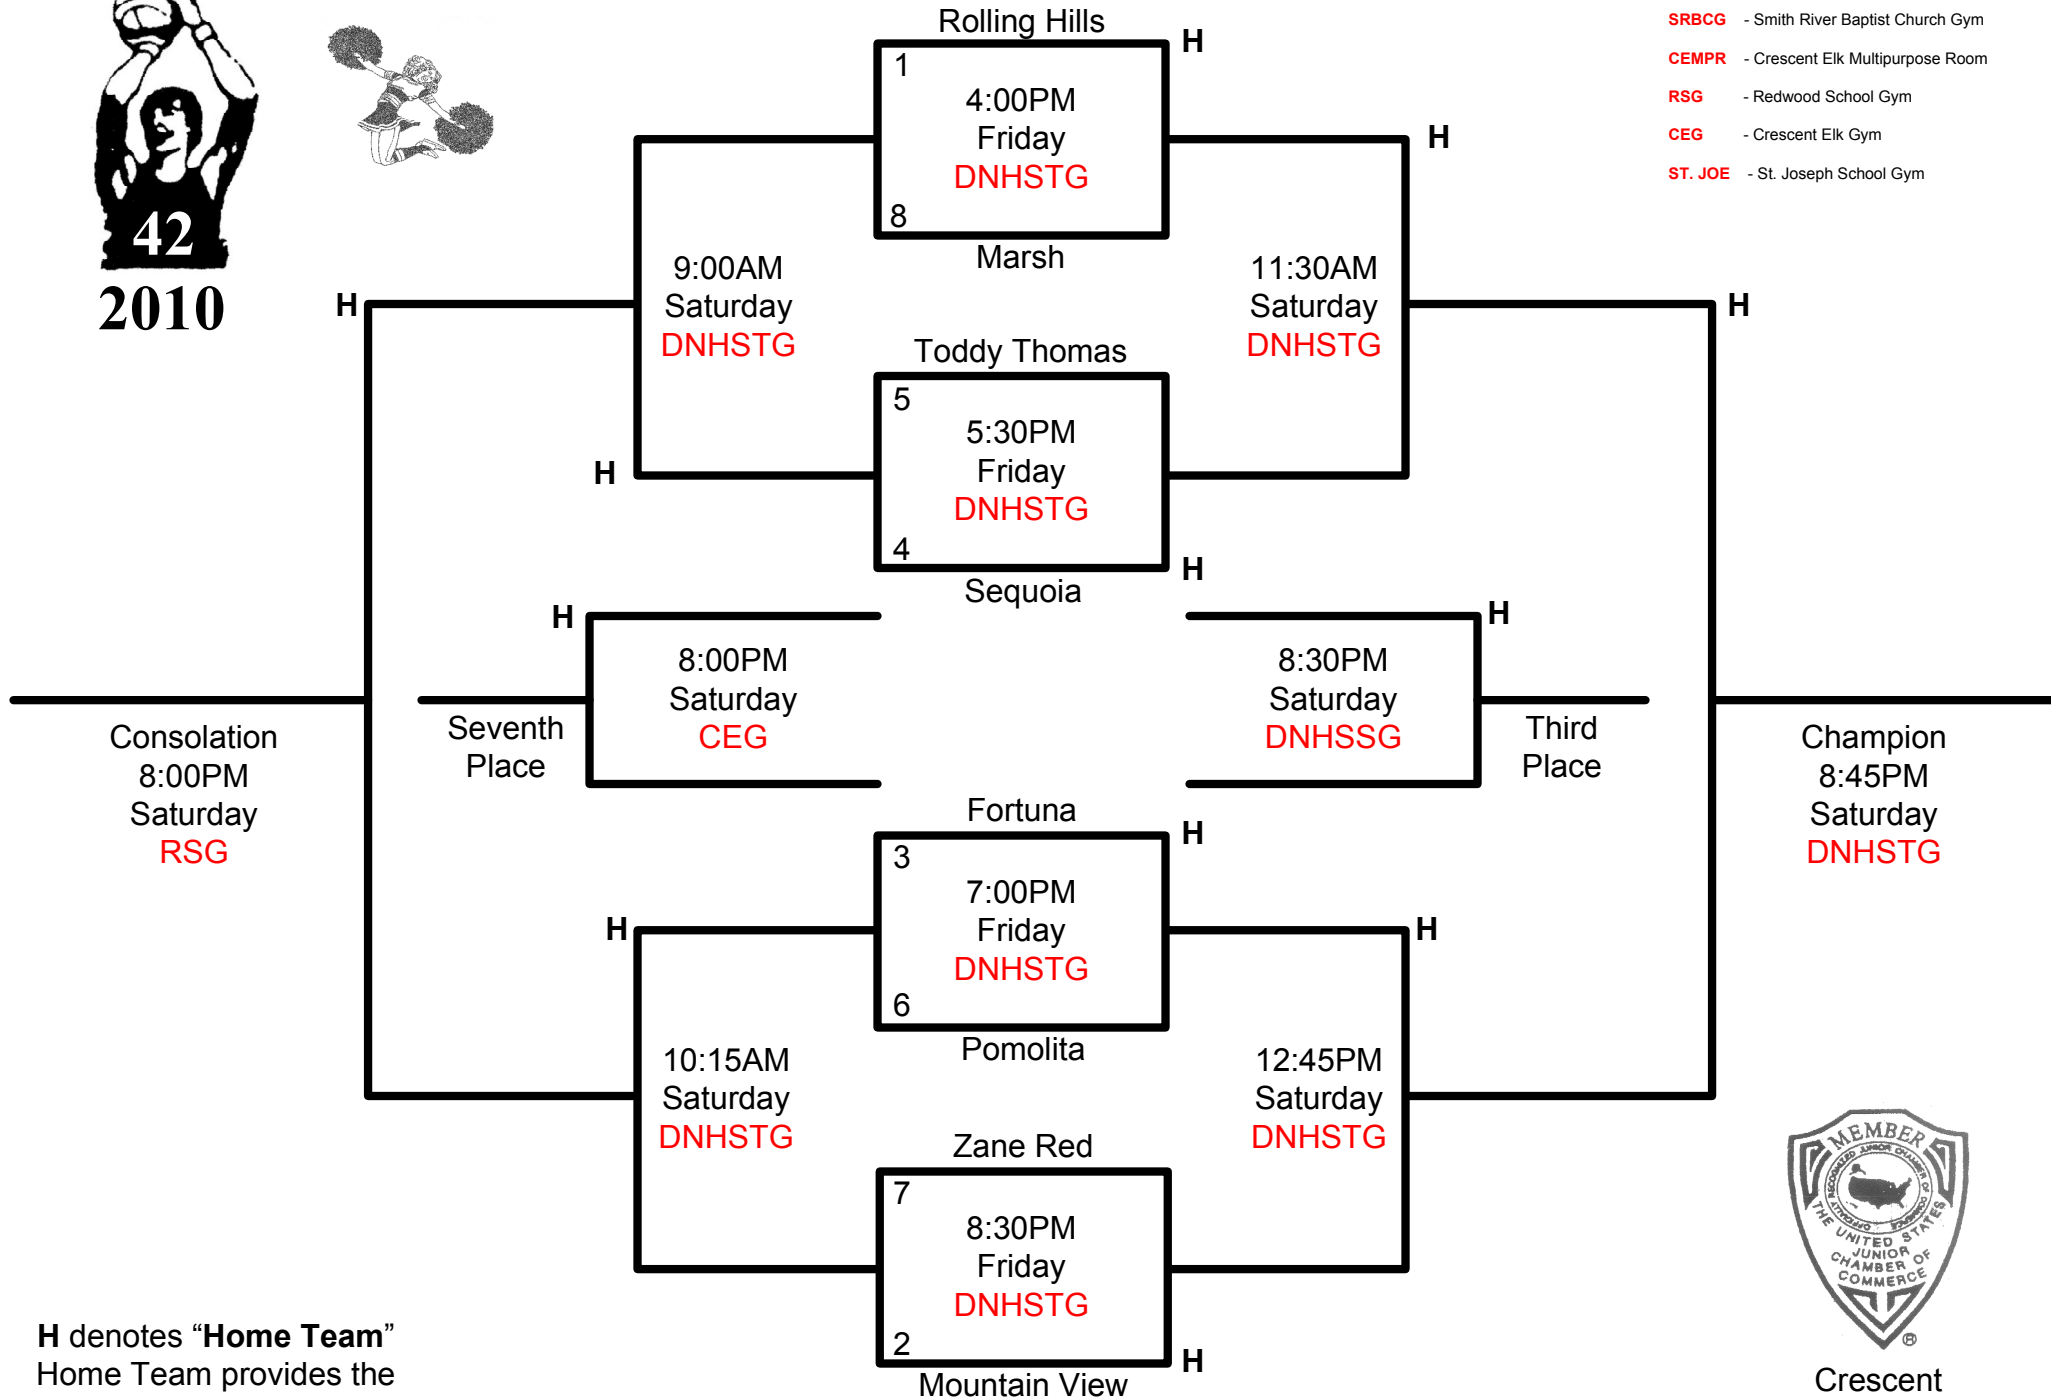

AAA Division

2010

- DNHSTG** - Del Norte High School Thunen Gym
- DNHSSG** - Del Norte High School Small Gym
- FSCG** - Four Square Church Gym
- SRBCG** - Smith River Baptist Church Gym
- CEMPR** - Crescent Elk Multipurpose Room
- RSG** - Redwood School Gym
- CEG** - Crescent Elk Gym
- ST. JOE** - St. Joseph School Gym

H denotes "Home Team"
Home Team provides the official scorekeeper

Crescent City Jaycees

AA Division

2010

- DNHSTG** - Del Norte High School Thunen Gym
- DNHSSG** - Del Norte High School Small Gym
- FSCG** - Four Square Church Gym
- SRBCG** - Smith River Baptist Church Gym
- CEMPR** - Crescent Elk Multipurpose Room
- RSG** - Redwood School Gym
- CEG** - Crescent Elk Gym
- ST. JOE** - St. Joseph School Gym