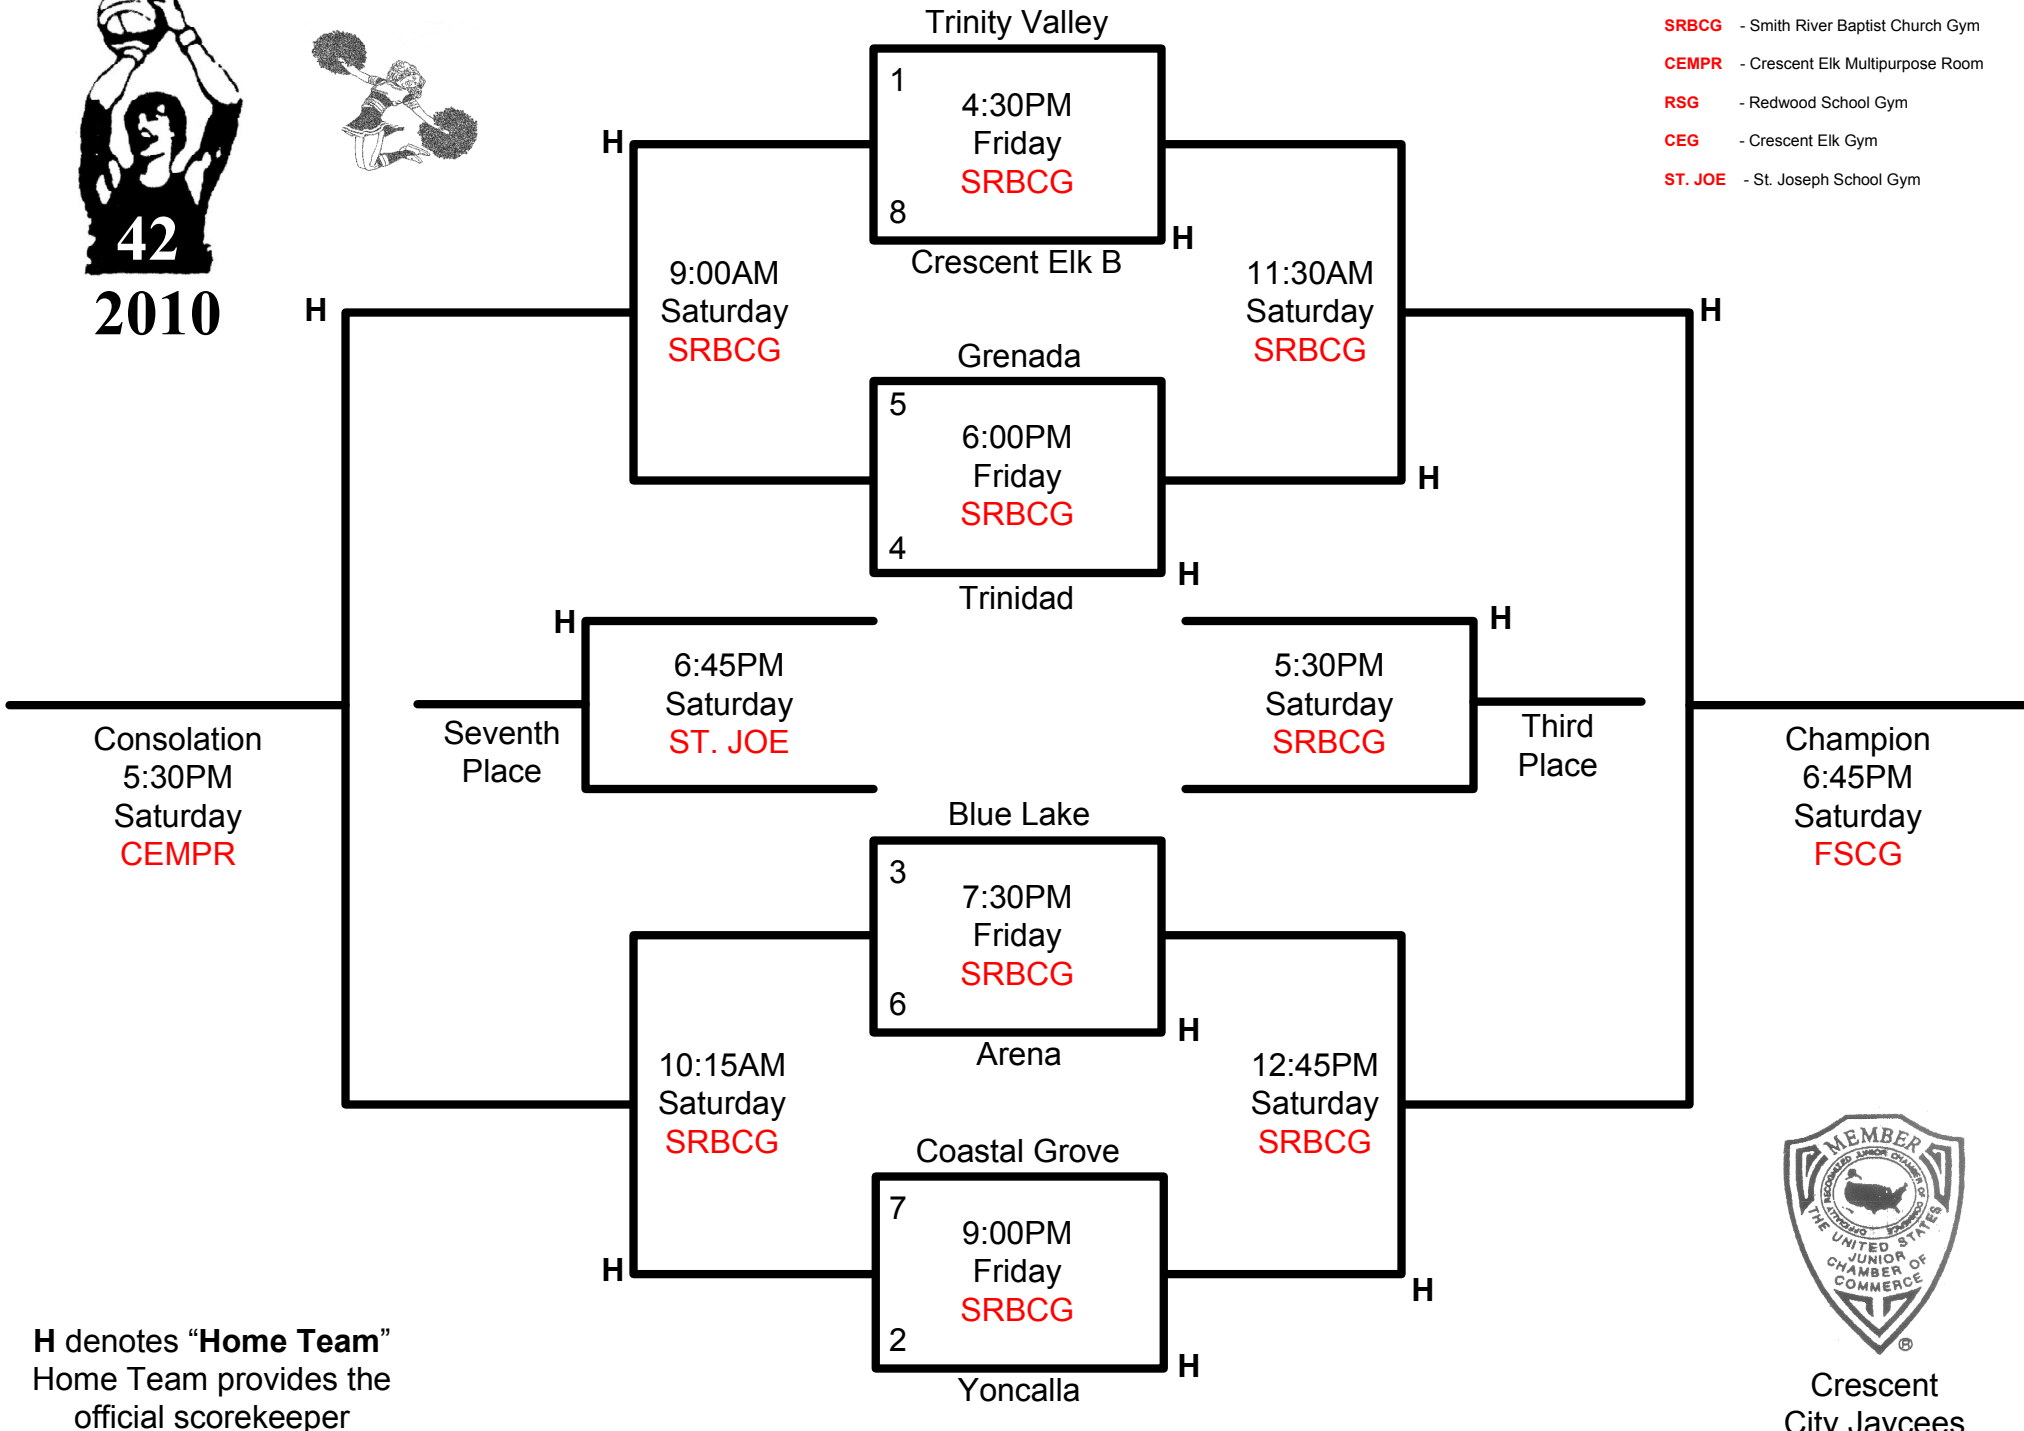

Crescent City Jaycees

B-2 Division

2010

- DNHSTG** - Del Norte High School Thunen Gym
- DNHSSG** - Del Norte High School Small Gym
- FSCG** - Four Square Church Gym
- SRBCG** - Smith River Baptist Church Gym
- CEMPR** - Crescent Elk Multipurpose Room
- RSG** - Redwood School Gym
- CEG** - Crescent Elk Gym
- ST. JOE** - St. Joseph School Gym