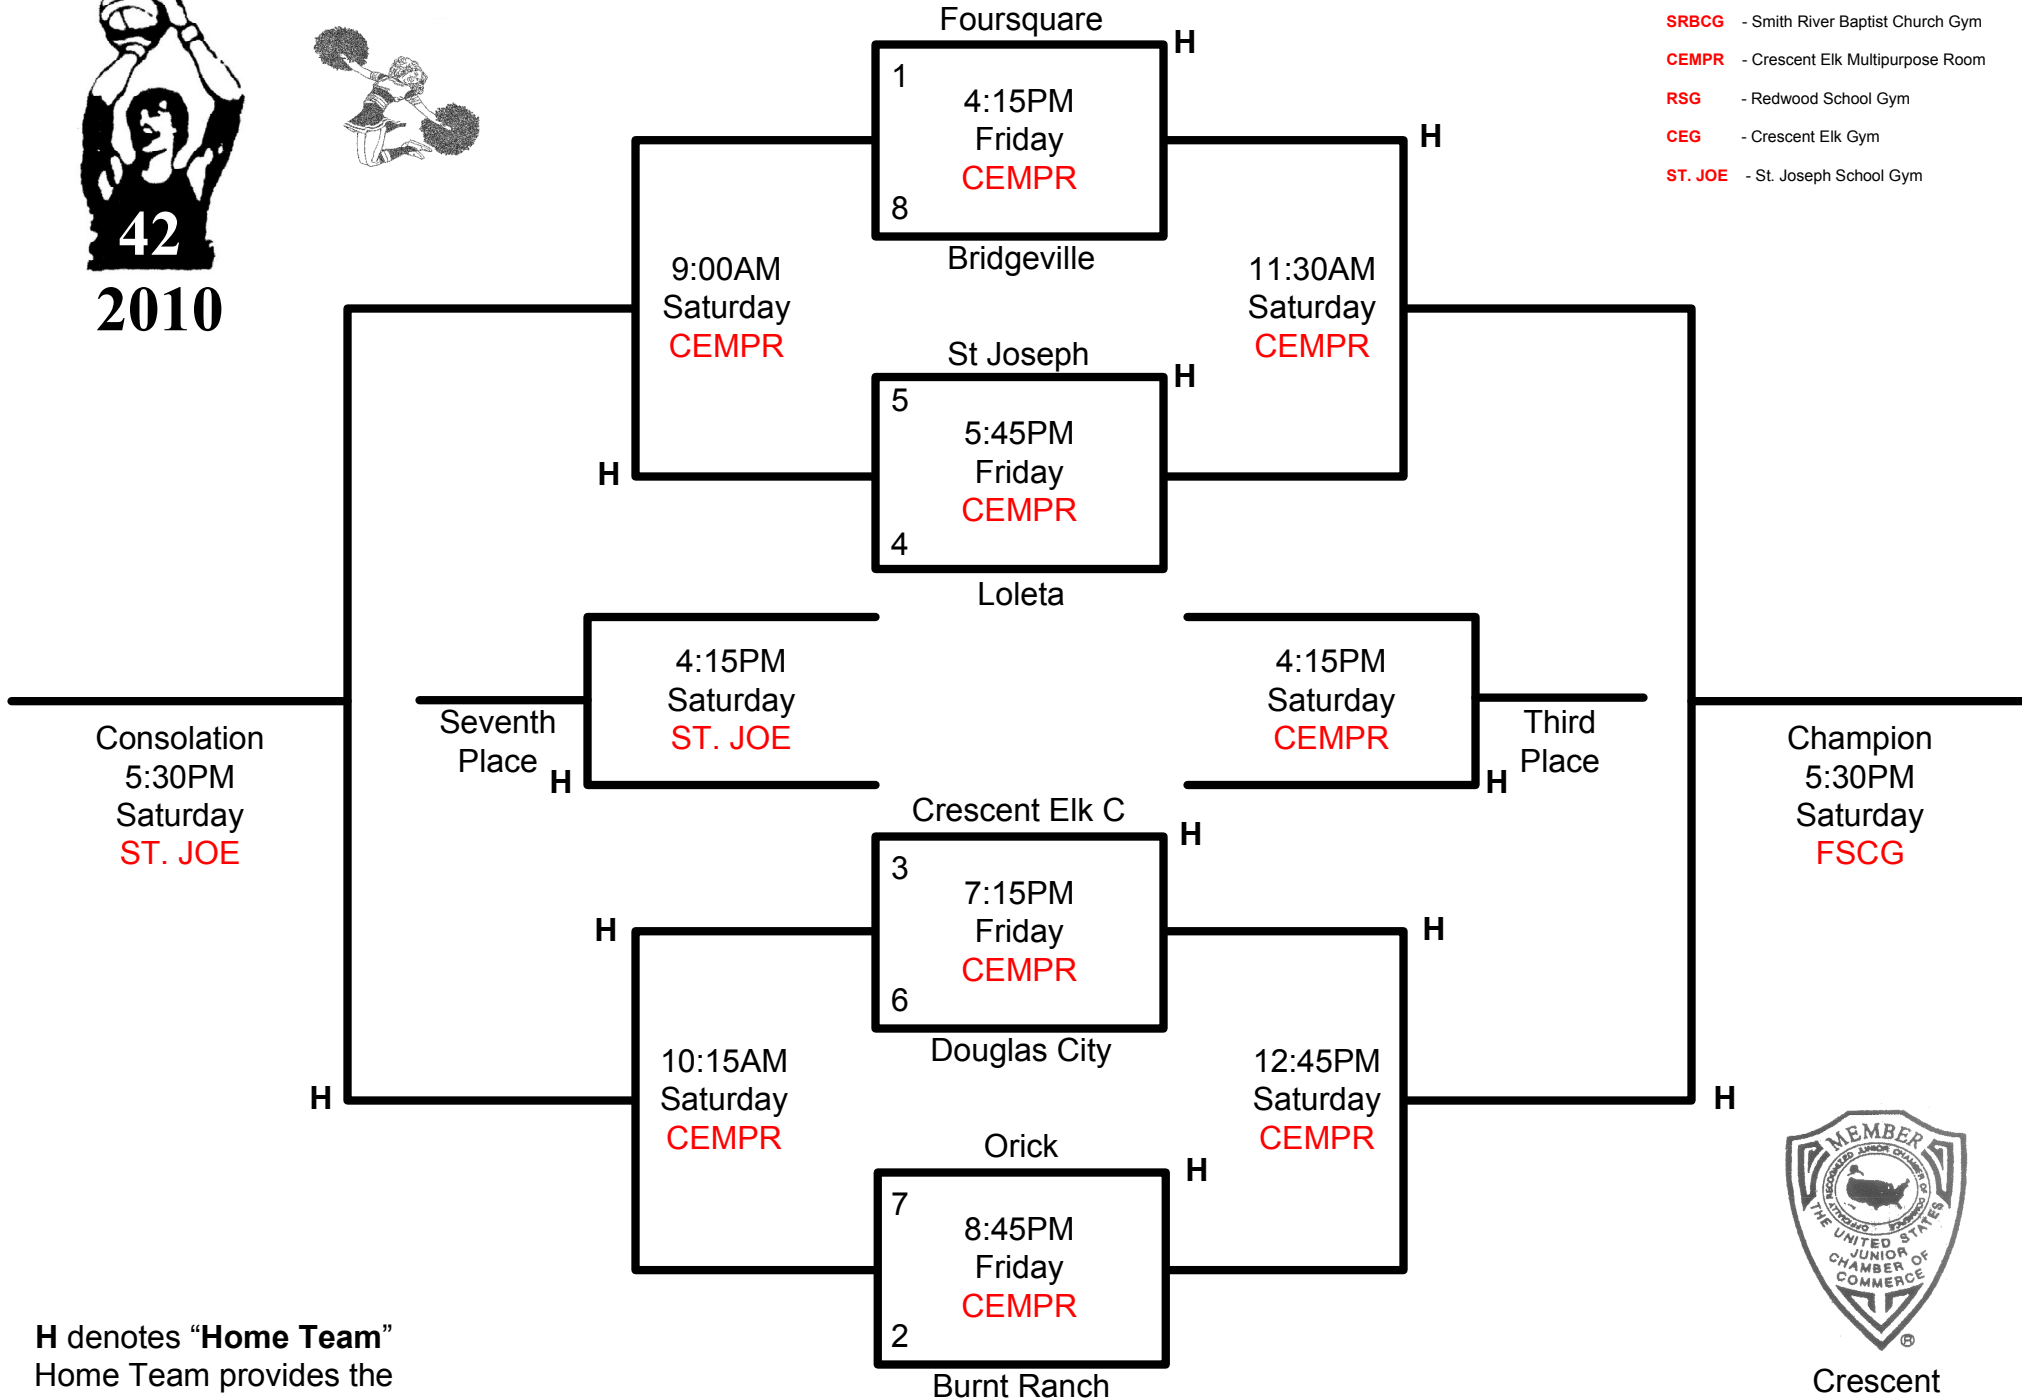

C Division

2010

- DNHSTG** - Del Norte High School Thunen Gym
- DNHSSG** - Del Norte High School Small Gym
- FSCG** - Four Square Church Gym
- SRBCG** - Smith River Baptist Church Gym
- CEMPR** - Crescent Elk Multipurpose Room
- RSG** - Redwood School Gym
- CEG** - Crescent Elk Gym
- ST. JOE** - St. Joseph School Gym

H denotes "Home Team"
Home Team provides the official scorekeeper

Crescent City Jaycees